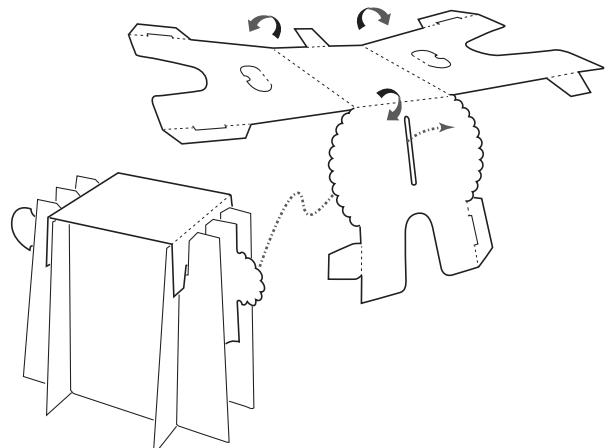

Cardboard Sheep Stool

Assembly Instructions

(53cmL x 32cmW x 36cmH) Tiny.cc/sheepstool

1

Body

Tongue Lock DOES NOT go outside the flap

Make sure all cardboard align at the bottom

2

Wool

From Step 1

Tongue Lock DOES NOT
go outside the flap

3

Head

From Step 2