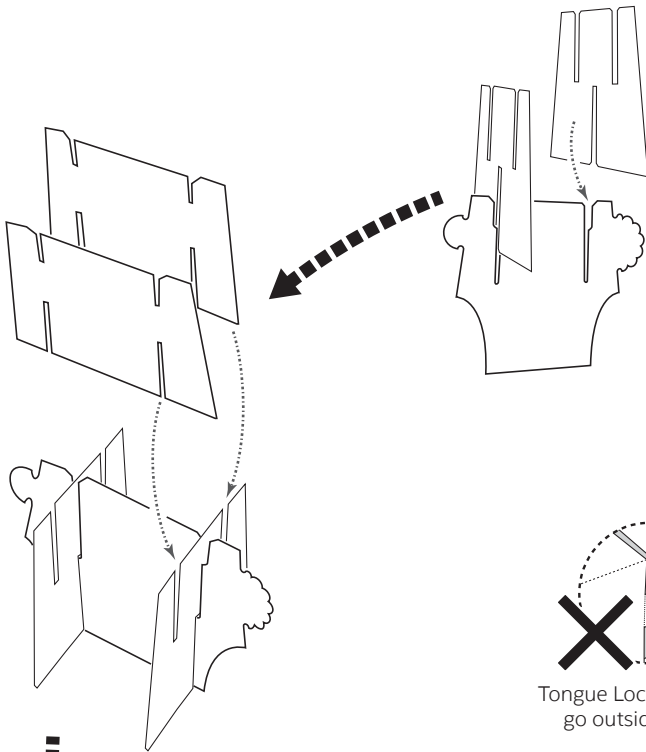

Cardboard Sheep Stool

Assembly Instructions

(53cmL x 32cmW x 36cmH) Tiny.cc/sheepstool

1

Body

Tongue Lock DOES NOT go outside the flap

Make sure all cardboard align at the bottom

2

Wool

From Step 1

Tongue Lock DOES NOT
go outside the flap

3

Head

From Step 2