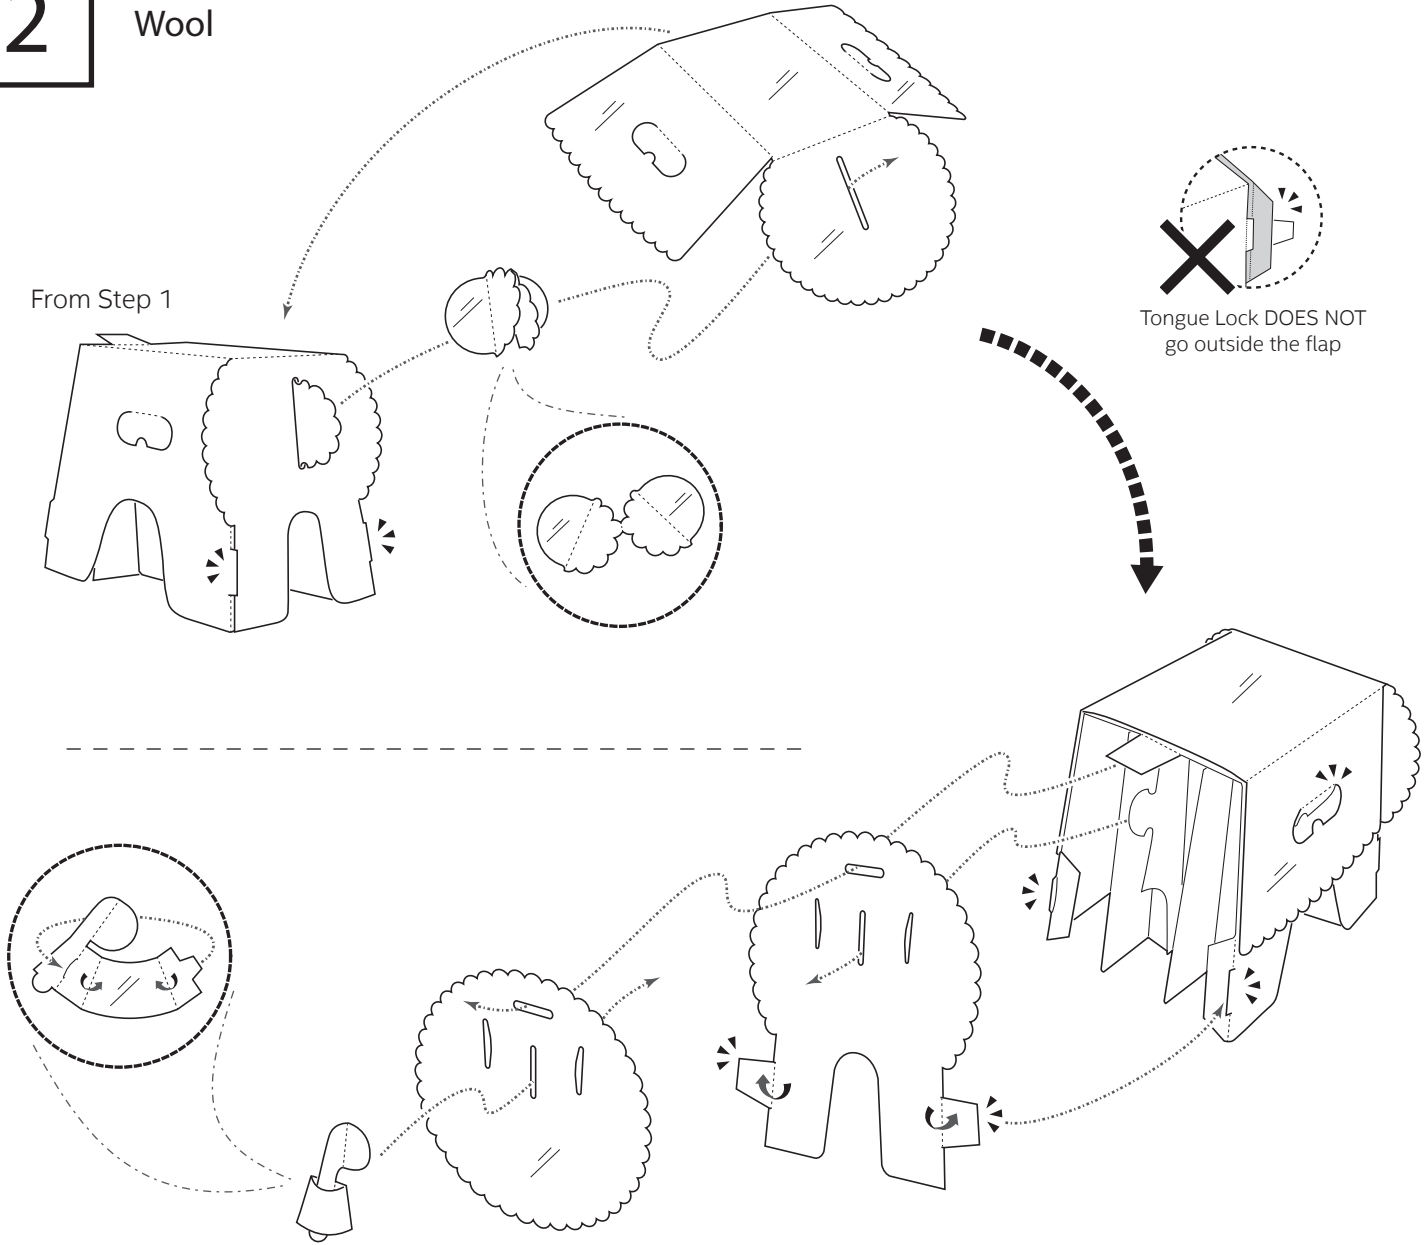

Cardboard Sheep Stool

Assembly Instructions

(53cmL x 32cmW x 36cmH) Tiny.cc/sheepstool

1

Body

Tongue Lock DOES NOT go outside the flap

Make sure all cardboard align at the bottom

2

Wool

From Step 1

Tongue Lock DOES NOT
go outside the flap

3

Head

From Step 2