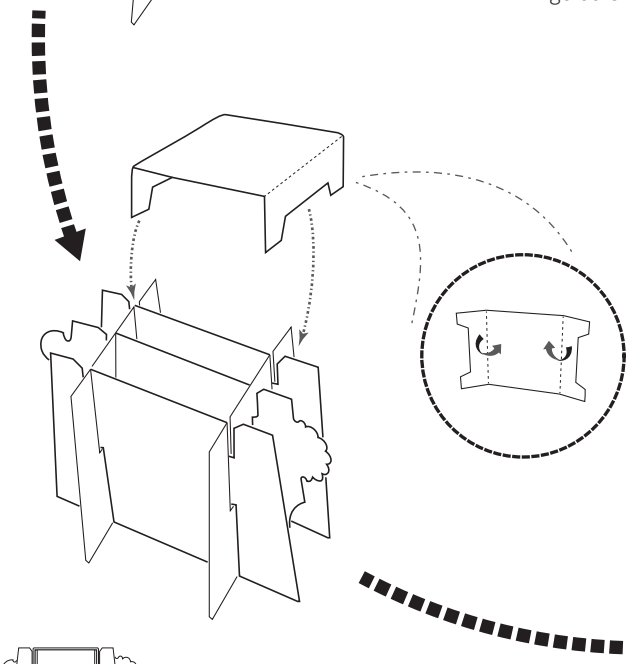

Cardboard Sheep Stool

Assembly Instructions

(53cmL x 32cmW x 36cmH) Tiny.cc/sheepstool

1

Body

Tongue Lock DOES NOT go outside the flap

Make sure all cardboard align at the bottom

2

Wool

From Step 1

Tongue Lock DOES NOT
go outside the flap

3

Head

From Step 2