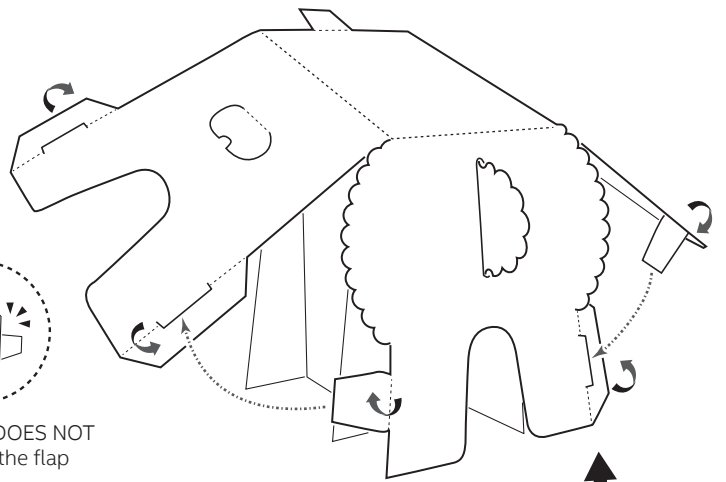

Cardboard Sheep Stool

Assembly Instructions

(53cmL x 32cmW x 36cmH) Tiny.cc/sheepstool

1

Body

Tongue Lock DOES NOT go outside the flap

Make sure all cardboard align at the bottom

2

Wool

From Step 1

Tongue Lock DOES NOT
go outside the flap

3

Head

From Step 2